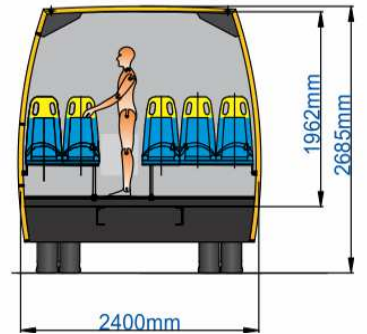

Spartano S Scuolabus Iveco Daily

Seats 44+1+1