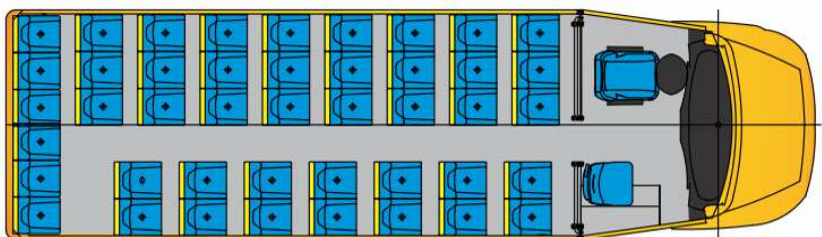

Spartano S Scuolabus Iveco Daily

Seats 44+1+1