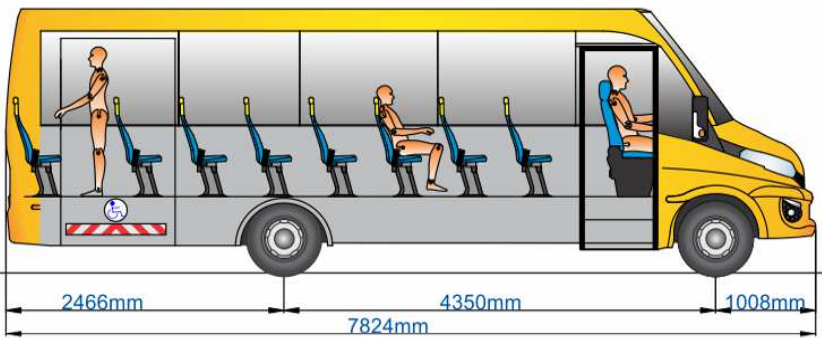

Spartano S Scuolabus Iveco Daily

Seats 44+1+1