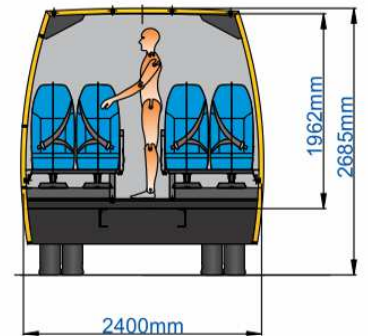

# Spartano S School Bus Iveco Daily

**Seats 29+1+1**