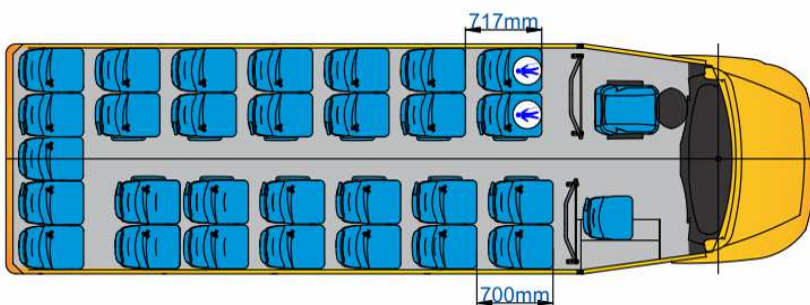

# Spartano S School Bus Iveco Daily

**Seats 29+1+1**