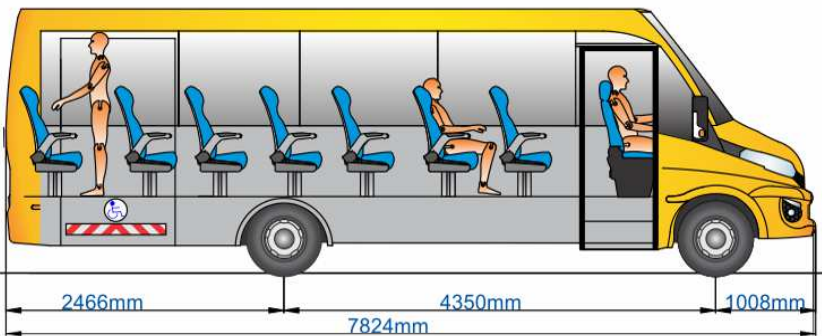

# Spartano S School Bus Iveco Daily

**Seats 29+1+1**