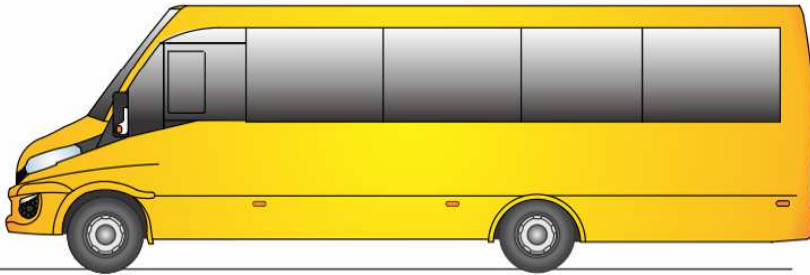

# Spartano S School Bus Iveco Daily

**Seats 29+1+1**