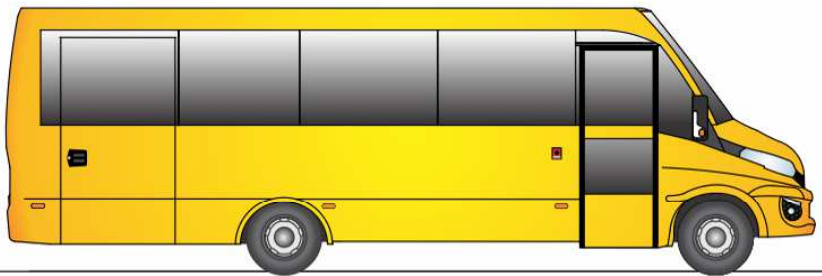

# Spartano S School Bus Iveco Daily

**Seats 29+1+1**