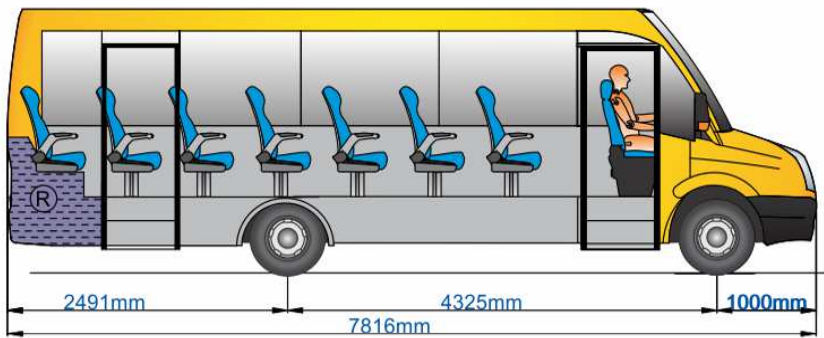

Spartano S Intercity I Volkswagen Crafter

Seats 27+1+1

**LUGGAGE
COMPARTMENTS:**

® rear: 1.5 m³