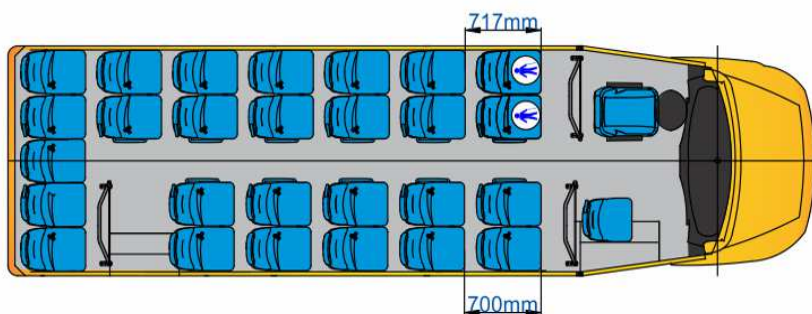

Spartano S Intercity I Volkswagen Crafter

Seats 27+1+1

**LUGGAGE
COMPARTMENTS:**

® rear: 1.5 m³