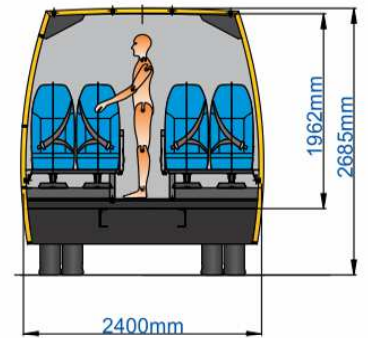

Spartano S Intercity I Volkswagen Crafter

Seats 27+1+1

**LUGGAGE
COMPARTMENTS:**

® rear: 1.5 m³