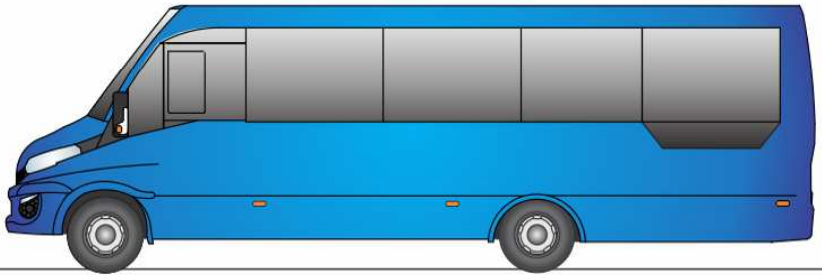

# Spartano S City Iveco Daily

**Seats 14 +1  
+ 1 wheel chair**