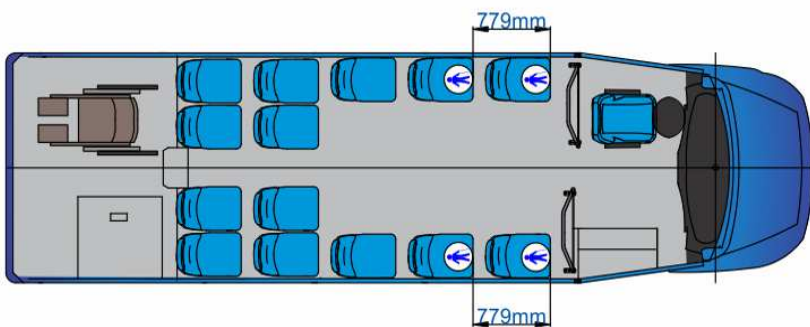

# Spartano S City Iveco Daily

**Seats 14 +1  
+ 1 wheel chair**