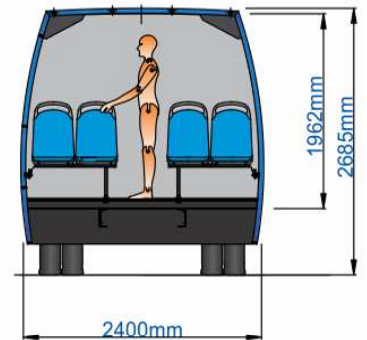

# Spartano S City Iveco Daily

**Seats 14 +1  
+ 1 wheel chair**