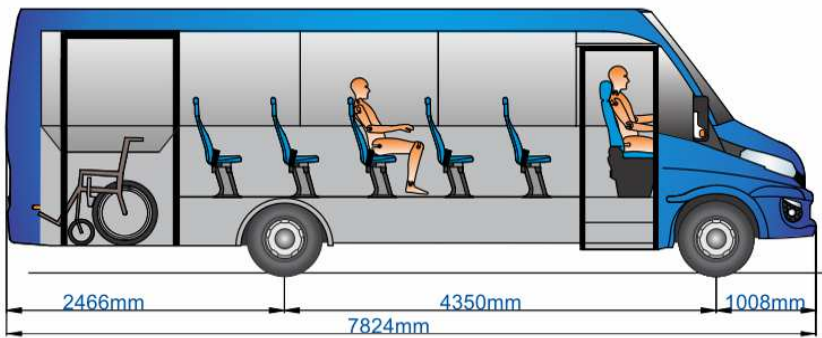

# Spartano S City Iveco Daily

**Seats 14 +1  
+ 1 wheel chair**