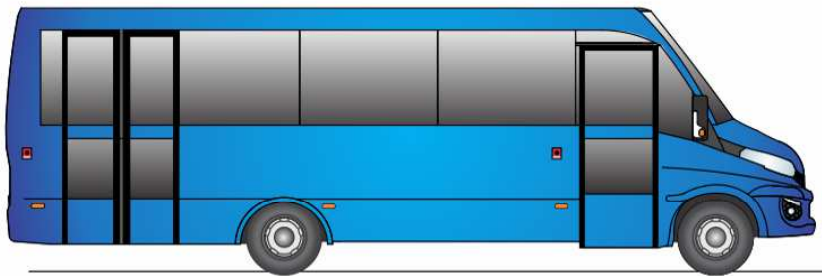

# Spartano S City Iveco Daily

**Seats 14 +1  
+ 1 wheel chair**