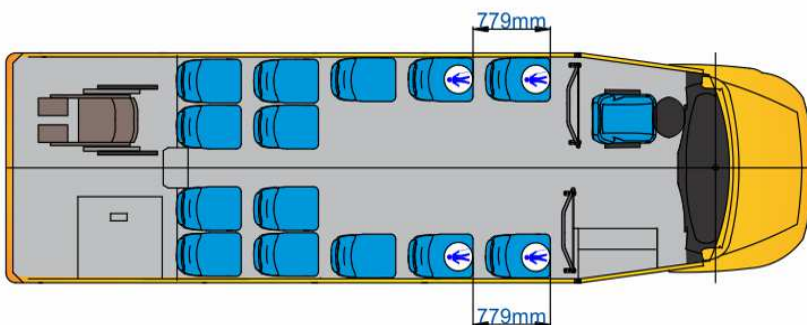

# Spartano S City Volkswagen Crafter

**Seats 14 +1  
+ 21 standing people  
+ 1 wheel chair**