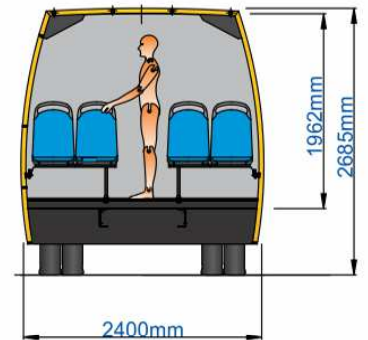

# Spartano S City Volkswagen Crafter

**Seats 14 +1  
+ 21 standing people  
+ 1 wheel chair**