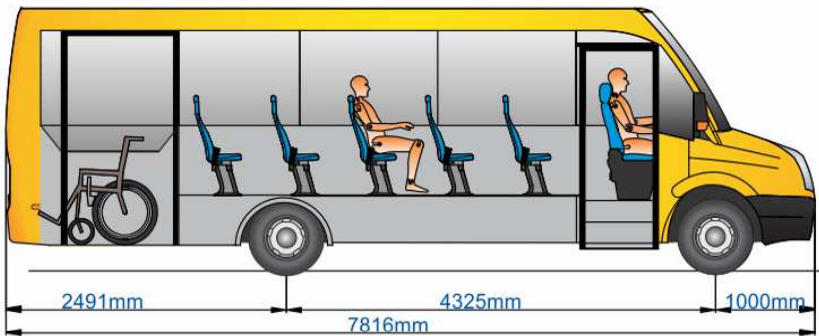

# Spartano S City Volkswagen Crafter

**Seats 14 +1  
+ 21 standing people  
+ 1 wheel chair**