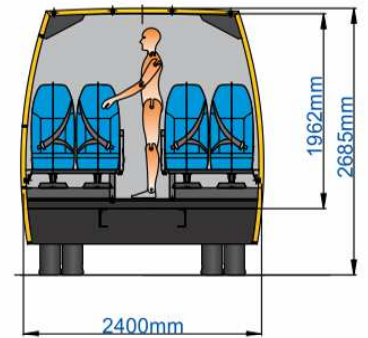

Spartano L School Bus Iveco Daily

Seats 35+1+1