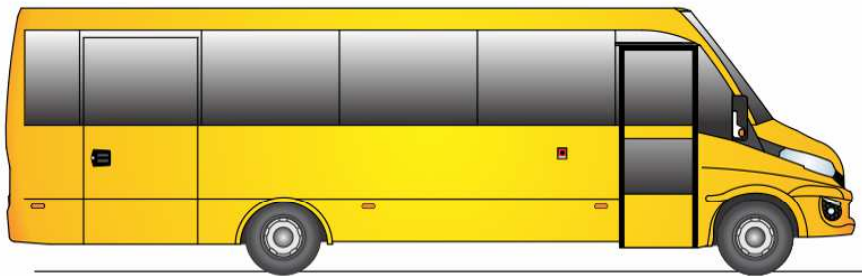

Spartano L School Bus Iveco Daily

Seats 35+1+1