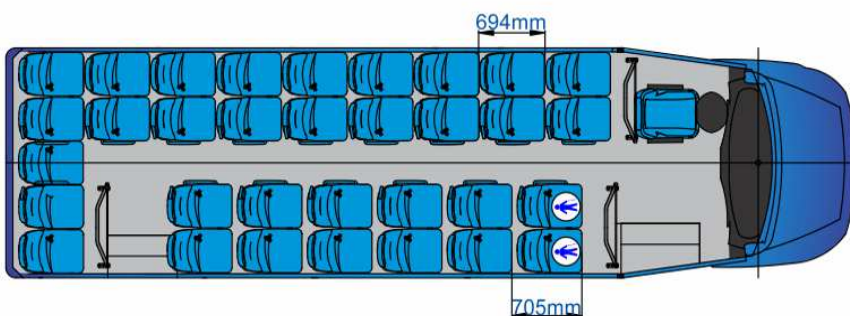

Spartano L Intercity I Iveco Daily

Seats 33+1

**LUGGAGE
COMPARTMENTS:**

® rear: 1.5 m³