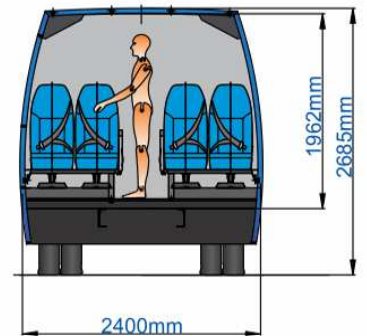

Spartano L Intercity I Iveco Daily

Seats 33+1

**LUGGAGE
COMPARTMENTS:**

® rear: 1.5 m³