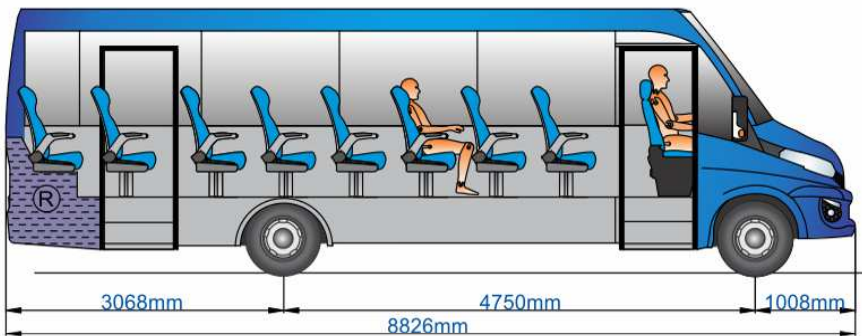

Spartano L Intercity I Iveco Daily

Seats 33+1

**LUGGAGE
COMPARTMENTS:**

® rear: 1.5 m³