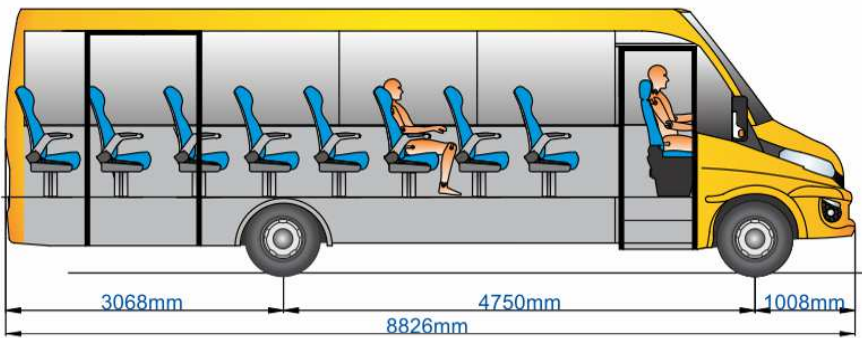

Spartano L Intercity II Iveco Daily

**Seats 31+1
+6 standing people**