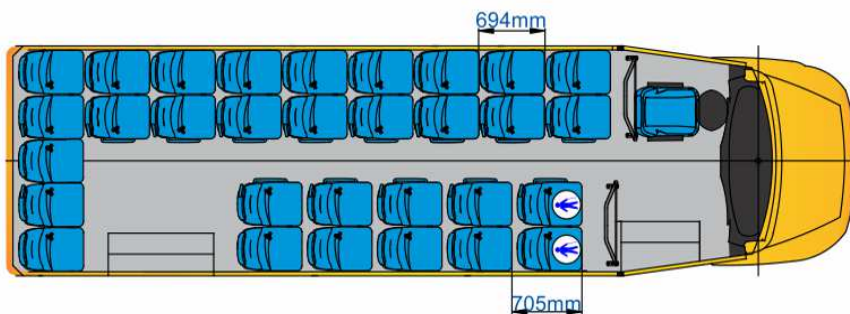

Spartano L Intercity II Iveco Daily

**Seats 31+1
+6 standing people**