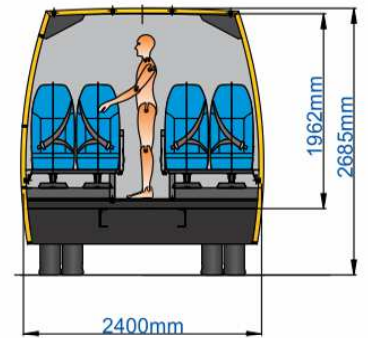

Spartano L Intercity II Iveco Daily

**Seats 31+1
+6 standing people**