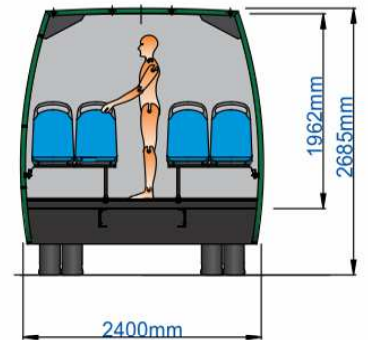

Spartano L City Iveco Daily

**Seats 16 +1
+ 1 wheel chair**