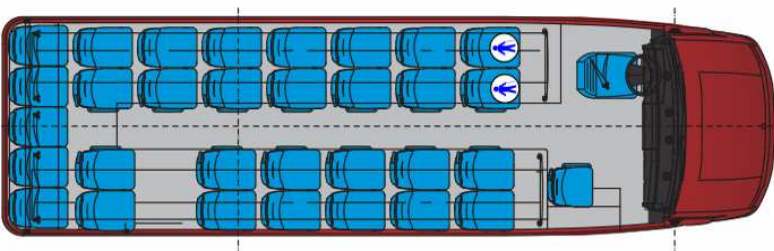

Práctico Iveco Daily

Seats 31+1+1

LUGGAGE COMPARTMENTS:

© central:	1.2 m ³
® rear:	2.3 m ³
Total:	3.5 m ³