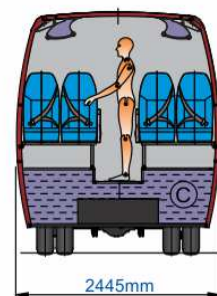

Práctico Iveco Daily

Seats 31+1+1

LUGGAGE COMPARTMENTS:

© central:	1.2 m ³
® rear:	2.3 m ³
Total:	3.5 m ³