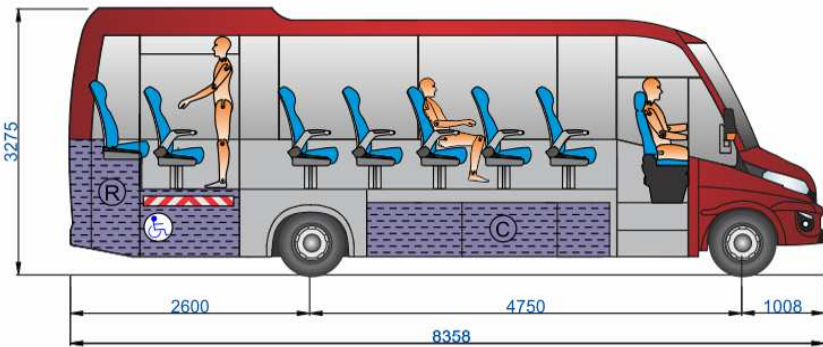

Práctico Iveco Daily

Seats 31+1+1

LUGGAGE COMPARTMENTS:

© central:	1.2 m ³
® rear:	2.3 m ³
Total:	3.5 m ³