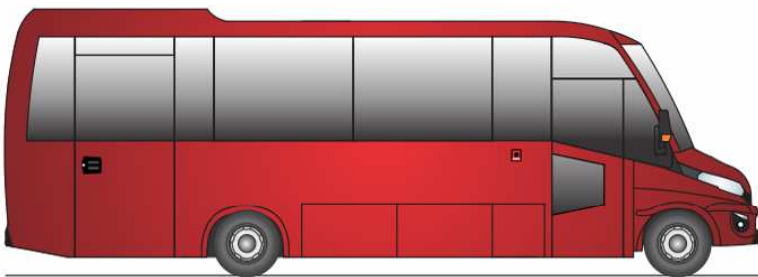

Práctico Iveco Daily

Seats 31+1+1

LUGGAGE COMPARTMENTS:

© central:	1.2 m ³
® rear:	2.3 m ³
Total:	3.5 m ³