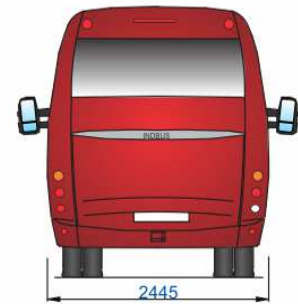

Práctico Iveco Daily

Seats 31+1+1

LUGGAGE COMPARTMENTS:

© central:	1.2 m ³
® rear:	2.3 m ³
Total:	3.5 m ³