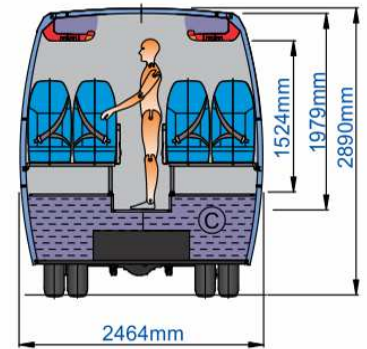

Máximo M Iveco Daily

Seats 25+1+1

LUGGAGE COMPARTMENTS:

© central:	1.4 m ³
® rear:	3.2 m ³
Total:	4.6 m³