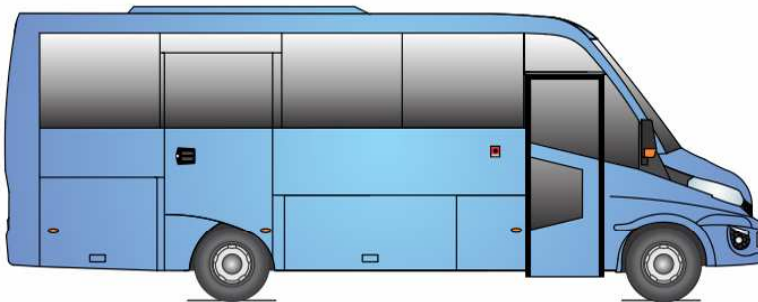

Máximo M Iveco Daily

Seats 25+1+1

LUGGAGE COMPARTMENTS:

© central:	1.4 m ³
® rear:	3.2 m ³
Total:	4.6 m³