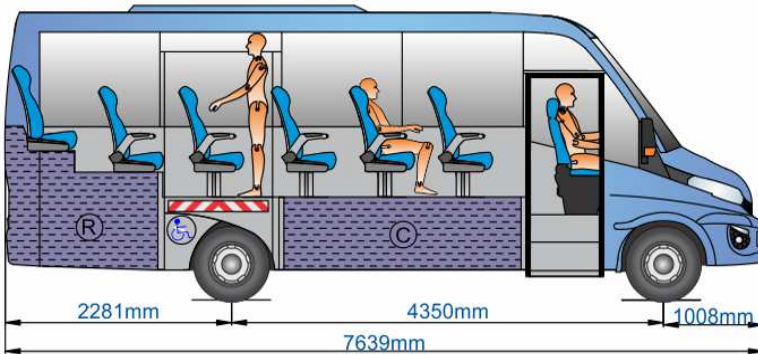

Máximo M Iveco Daily

Seats 25+1+1

LUGGAGE COMPARTMENTS:

© central:	1.4 m ³
® rear:	3.2 m ³
Total:	4.6 m³