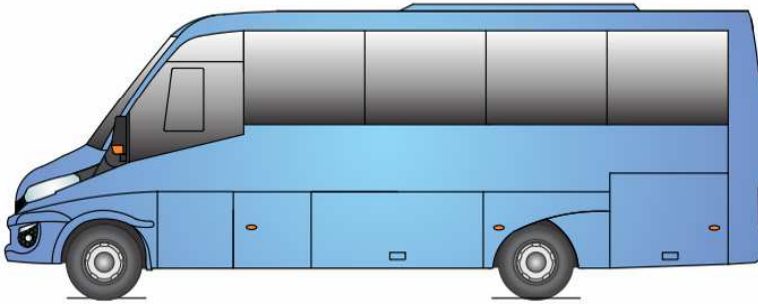

Máximo M Iveco Daily

Seats 25+1+1

LUGGAGE COMPARTMENTS:

© central:	1.4 m ³
® rear:	3.2 m ³
Total:	4.6 m³