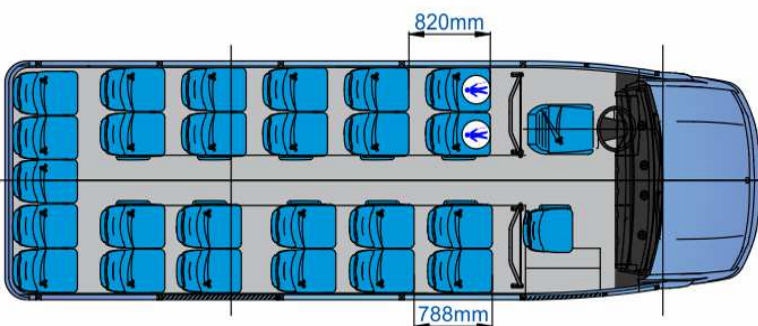

Máximo M Iveco Daily

Seats 25+1+1

LUGGAGE COMPARTMENTS:

© central:	1.4 m ³
® rear:	3.2 m ³
Total:	4.6 m³