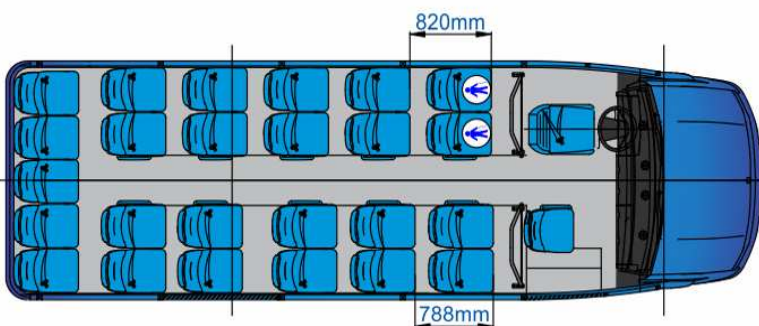

Máximo M Volkswagen Crafter

Seats 25+1+1

**LUGGAGE
COMPARTMENTS:**

© central: 1.4 m³
® rear: 3.2 m³
Total: 4.6 m³