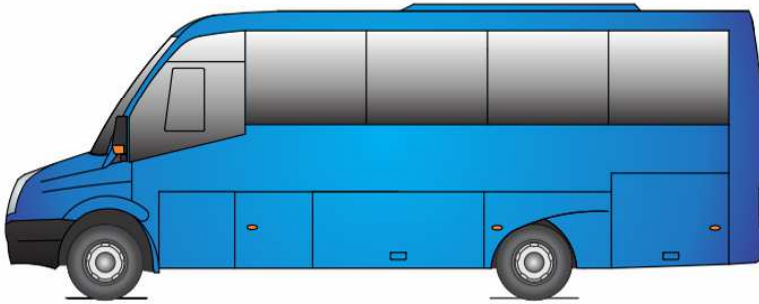

Máximo M Volkswagen Crafter

Seats 25+1+1

**LUGGAGE
COMPARTMENTS:**

© central: 1.4 m³
® rear: 3.2 m³
Total: 4.6 m³