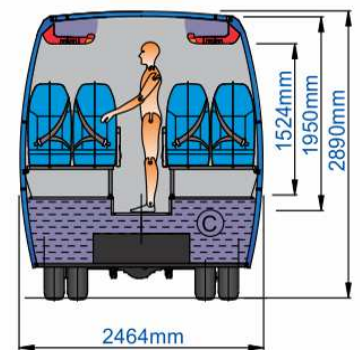

Máximo M Volkswagen Crafter

Seats 25+1+1

**LUGGAGE
COMPARTMENTS:**

© central: 1.4 m³
® rear: 3.2 m³
Total: 4.6 m³