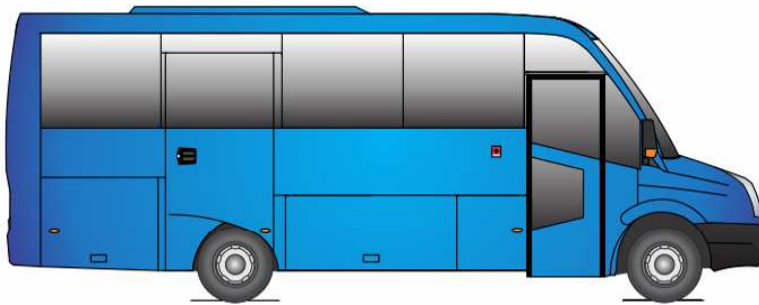

Máximo M Volkswagen Crafter

Seats 25+1+1

**LUGGAGE
COMPARTMENTS:**

© central: 1.4 m³
® rear: 3.2 m³
Total: 4.6 m³