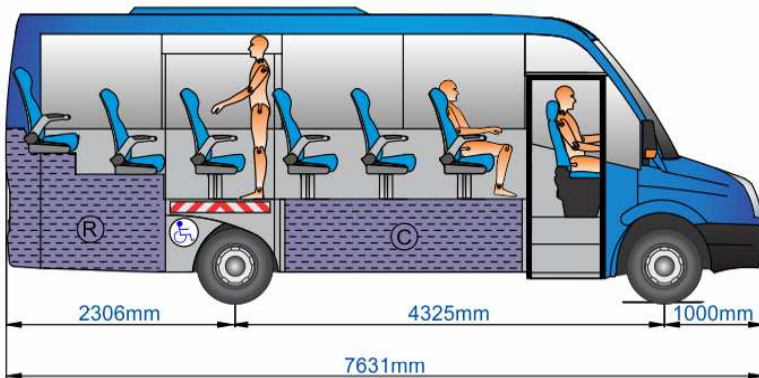

Máximo M Volkswagen Crafter

Seats 25+1+1

**LUGGAGE
COMPARTMENTS:**

© central: 1.4 m³
® rear: 3.2 m³
Total: 4.6 m³