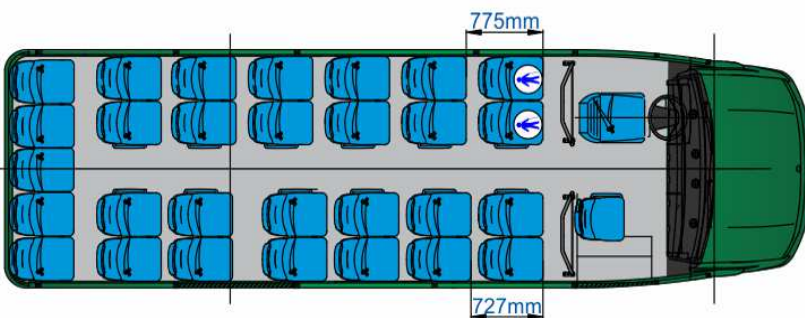

# Máximo L Iveco Daily

## Seats 29+1+1

### LUGGAGE COMPARTMENTS:

© central:	1.7 m <sup>3</sup>
® rear:	3.5 m <sup>3</sup>
Total:	5.2 m <sup>3</sup>