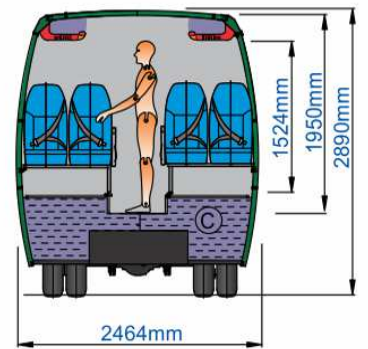

## Seats 29+1+1

### LUGGAGE COMPARTMENTS:

© central:	1.7 m <sup>3</sup>
® rear:	3.5 m <sup>3</sup>
Total:	5.2 m <sup>3</sup>