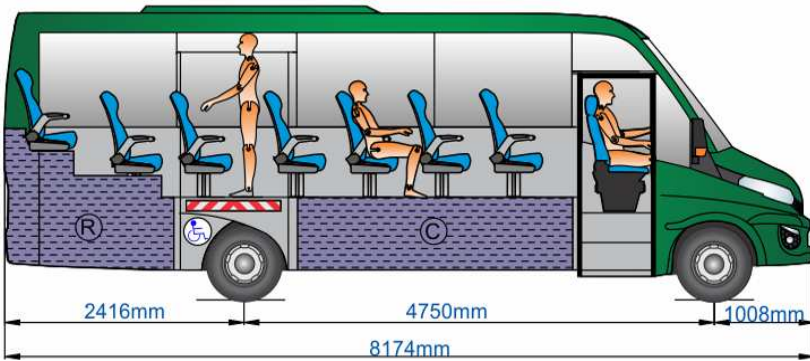

## Seats 29+1+1

### LUGGAGE COMPARTMENTS:

© central:	1.7 m <sup>3</sup>
® rear:	3.5 m <sup>3</sup>
Total:	5.2 m <sup>3</sup>