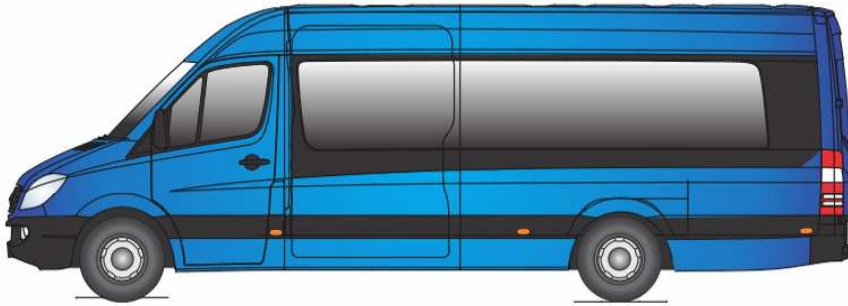

# Conversion Touristic

## Mercedes Benz Sprinter

**Seats 19+1+1**

**Total luggage: 1m<sup>3</sup>**