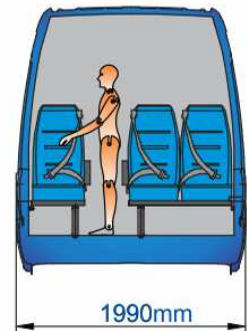

## Mercedes Benz Sprinter

**Seats 19+1+1**

**Total luggage: 1m<sup>3</sup>**