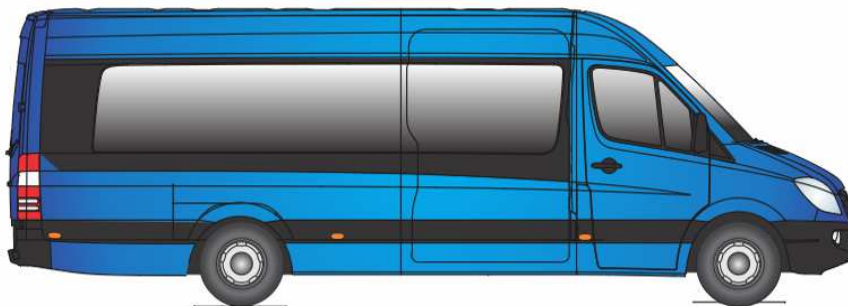

# Conversion Touristic

## Mercedes Benz Sprinter

**Seats 19+1+1**

**Total luggage: 1m<sup>3</sup>**