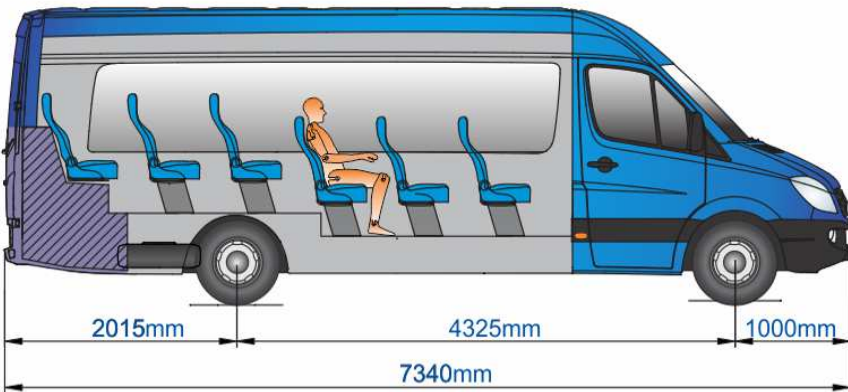

## Mercedes Benz Sprinter

**Seats 19+1+1**

**Total luggage: 1m<sup>3</sup>**