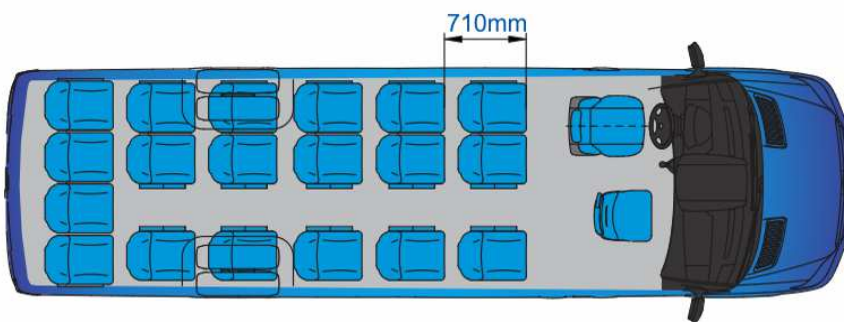

## Mercedes Benz Sprinter

**Seats 19+1+1**

**Total luggage: 1m<sup>3</sup>**